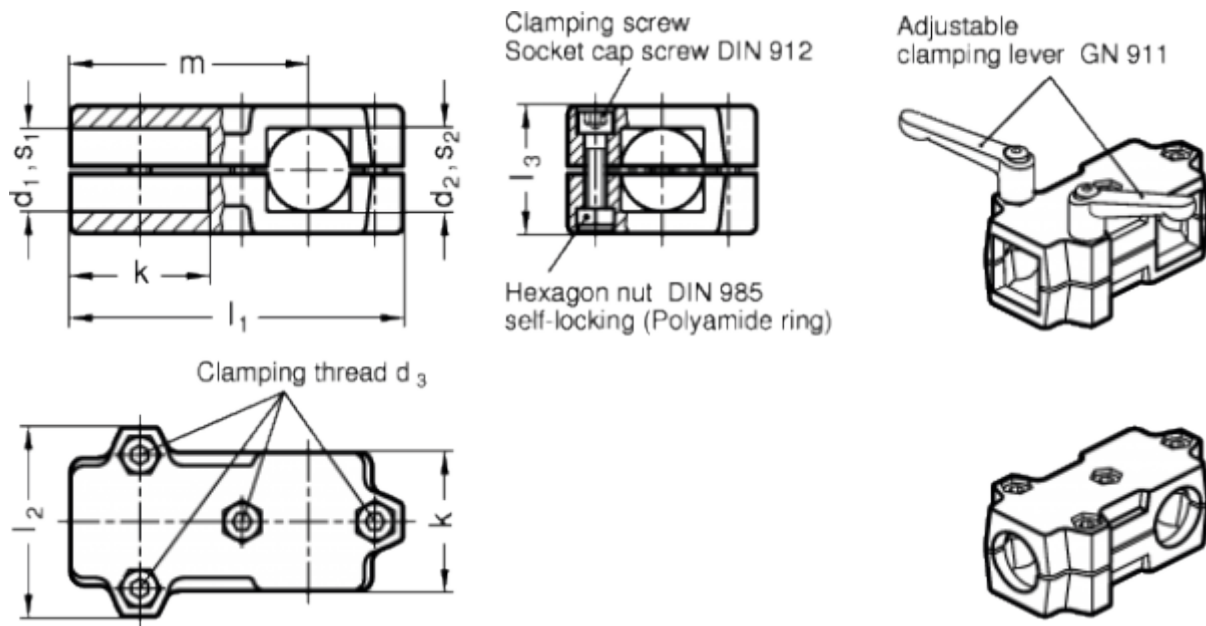

Article number: 20193B35V35602BL
 Description: E+G T-angle clamp
 GN 193-B35-V35-60-2-BL

Measures

Accessories = GN 911-M10-55	m	= -
d1 = 35	s1	= -
d2 = -	s2	= 35
d3 = M8	Weight in (g)	= 696
k = 60		
l1 = 141		
l2 = 79		
l3 = 59		